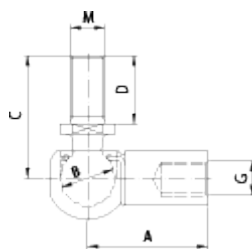

# Data Sheet

Article number: 04HWS35

Description: Stabilus Industry Line Kuglevinkel Steel  
Type WS35 M8/Ø16

## Measures

---

A = 35

B = 16

C = 36

G = M8

MxD = M10x20